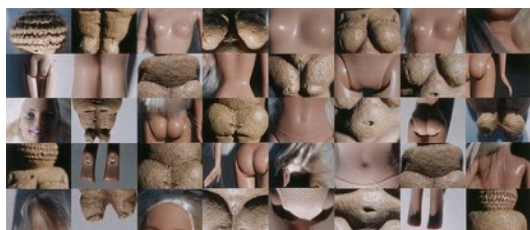

AMY ARCHER PHOTOGRAPHY

amyarcherphotography.com | amy@amyarcherphotography.com

ABSTRACT Photo Murals

Sizes and Prices

Small:	20" (longest length)	\$875
Medium:	40" (longest length)	\$1,750
Large:	60" (longest length)	\$2,620
Extra-Large:	Over 60"	Starting at \$4,000

Venus of Willendorf & Barbie

Small: 20" x 8.4"

Medium: 40" x 16.8"

Large: 60" x 25.3"

Swimming Pool

Small: 20" x 13.5"

Medium: 40" x 27"

Large: 60" x 40.6"